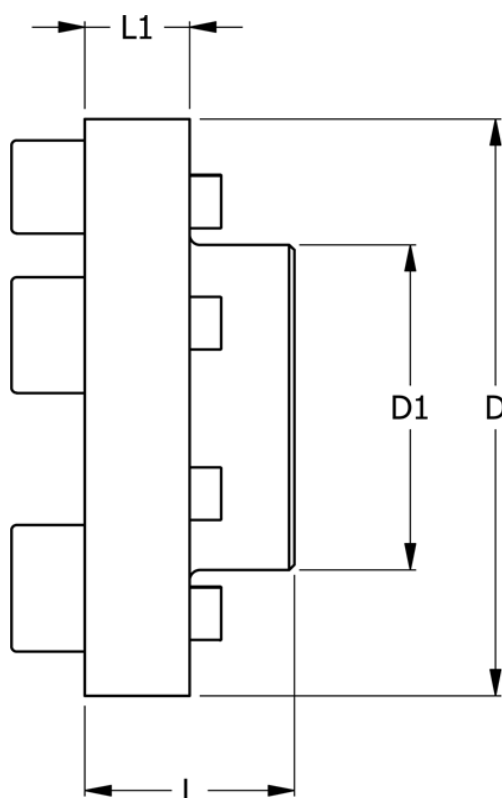

Article number: 330635023

Description: Coupling N-Eupex str. 350
Part 2 & 3 without bore

Measures

| | |
|--------------|--------|
| D | = 350 |
| D1 | = 180 |
| L | = 140 |
| L1 | = 51 |
| Max bore | = 110 |
| Torque (N m) | = 7700 |